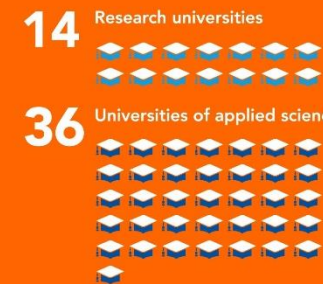

Kingdom of the Netherlands

nuffic neso

Wageningen
University & Research

MOSCOW
AGENCY OF
INNOVATIONS

NUFFIC NESO

About

www.studyinholland.nl

Number of nationalities

160+

Universities

Funded by the Dutch government

Safety in Holland

23rd

of 163

(Global Peace Index 2018)

University ranking

12
Universities

(THE - World University Rankings 2018-2019)

English-taught study programmes

2,100+

bachelor, master & short courses

English proficiency

1st country worldwide

(English proficiency index 2017)